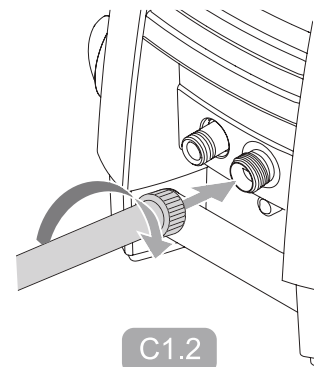

B

B3.5

B3.6

B4.1

Max: 10.6 l/min
650 l/h
Min: 5 l/min
300 l/h

C

MAX 3m

MAX 1m

MAX 20° C

MIN 1/2"

C1.1

C1.2

C1.3

C1.4

C1.5

MAX 2min

C1.6

C1.7

C1.8

C1.9

C1.10

C1.11