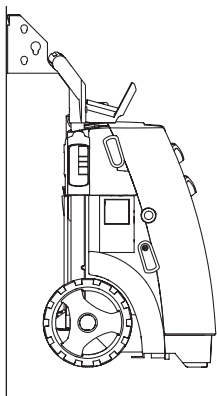

106411387
Wall Bracket