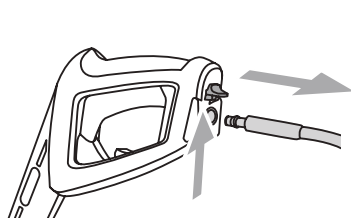

B

B3.5

B3.6

B4.1

Max: 10.6 l/min
650 l/h
Min: 5 l/min
300 l/h

C

MAX 3m

MAX 1m

MAX 20° C

MIN 1/2"

C1.1

C1.2

C1.3

C1.4

C1.5

MAX 2min

C1.6

C1.7

C1.8

C1.9

C1.10

C1.11