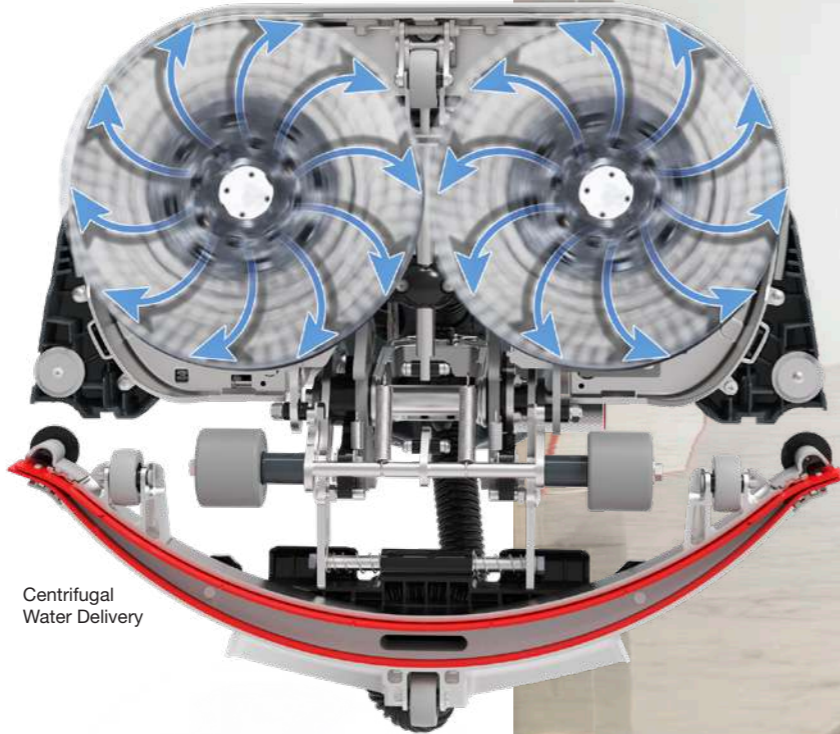

Power and Innovation

One-Pass Performance

One-pass cleaning performance is achieved by applying brush pressure and powerful drive motors with the right amount of water in the right place.

Smart Water Use

The direct water feed to the centre of the brushes distributes evenly and consistently across the cleaning area, delivering best in class water efficiency.

Powerful Brush Deck

Delivering controlled and lightweight handling with no messy spray from the twin motor aluminium brush deck.

Ultimate Versatility

Spotless and consistent results across all types of hard floors with a wide range of pads, brushes and accessories.

Centrifugal Water Delivery

NX300 Power

Powered by the NX300 36V lithium battery pack, the 244NX delivers on performance, runtime and fast charge. Packed with power, the 30 cell design incorporates our latest battery technology ensuring optimum performance and safety.

1 Hour Fast Charge

Recharged to 80% in just an hour* and ready to go for every product in the NX300 range.

Cost Effective

Made for the long haul, the NX300 won't let you down. Engineered and tested for commercial use, delivering up to 2500 charge cycles.

One Fits All Productivity

The convenience, safety and power of Pro Cordless with reduced costs and lower maintenance from a single battery and charger system.