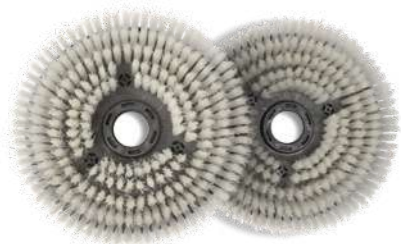

Professional Accessories

Ultimate Versatility

With a wide range of pads and brushes available, you can achieve professional results whatever the cleaning challenge. Water tanks and floor tools are available.

Nyloscrub Brush
Suitable for when lighter scrubbing is required. Supplied as pack of 2. PN: 911931
Suitable for: • Light Scrubbing
• Daily Cleaning