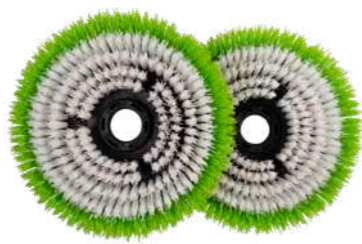

Nyloscrub Brush
Suitable for when lighter scrubbing is required. Supplied as pack of 2. PN: 911931
Suitable for: • Light Scrubbing
• Daily Cleaning

Polyscrub Brush
General scrubbing duties suitable for most floor types. Supplied as pack of 2. PN: 911843
Suitable for: • General Scrubbing
• Daily Cleaning