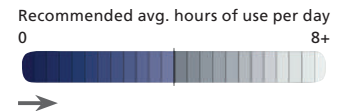

The MC 2C range is destined for low intensity use and routine cleaning tasks. They offer excellent cleaning performance, professional spray equipment, good storage facilities and handling.

TECHNICAL DATA	MC 2C-120/520 T	MC 2C-120/520 XT	MC 2C-140/610 XT	MC 2C-150/650	MC 2C-150/650 XT
Pump pressure (bar/MPa)	120/12	120/12	140/14	150/15	150/15
Cleaning impact (kg/force)	2.2	2.2	2.5	2.9	2.9
Water flow Qmax/Qiec (l/h)	520/470	520/470	610/540	650/570	650/570
Max. inlet temperature (°C)	60	60	60	60	60
Pump (RPM)	2800	2800	2800	2800	2800
Length x width x height (mm)	394x391x955	394x391x955	394x391x955	394x391x955	394x391x955
Weight (kg)	27	28.1	28.1	26.3	28.1
Power consumption (kW)	2.3	2.3	2.9	3.3	3.3
Voltage/phase/frequency/current (V~/HZ/A)	230/1/50/10	230/1/50/10	230/1/50/12.6	230/1/50/14.5	230/1/50/14.5
El cable (m)	5	5	5	5	5
Ceramic coated pistons				3	3
Stainless steel pistons	3	3	3		
Detergent tank (l)	2	2	2	2	2
Suction height - primed (m)	0.5	0.5	0.5	0.5	0.5
Nozzle size	.0350	.0350	.0370	.0370	.0370
<b>FEATURES</b>					
Single-phase	•	•	•	•	•
Ergo accessory system	•	•	•	•	•
Hose reel		•	•		•
Brass cylinder head	•	•	•	•	•
Automatic start/stop	•	•	•	•	•
Water flow regulation	•	•	•	•	•
<b>STANDARD EQUIPMENT</b>					
GARDENA COMPATIBLE MALE 3/4" ACCESSORY	106404529	106404529	106404529	106404529	106404529
HOSE DN6 10M 1W FOR P-2	126528620			126528620	
-HOSE DN6 15M SWIVEL-3/8 F. HOSE REEL		101406176	101406176		101406176
ERGO 2000 STANDARD W. HOSE SWIVEL	106403122	106403122	106403122	106403122	106403122
FLEXOPOWER PLUS 960 W/O NOZZLE BLUE				106408229	
4-IN-1 LANCE INCL 0350 ALUMINUM HEAD	106408251	106408251			
4-IN-1 LANCE INCL 0370 ALUMINUM HEAD			106408252		106408252
NOZZLE 0370 INDICATION RING BRONZE				101119737	
<b>ITEM NO.</b>	<b>128470180</b>	<b>128470136</b>	<b>128470135</b>	<b>128470140</b>	<b>128470138</b>